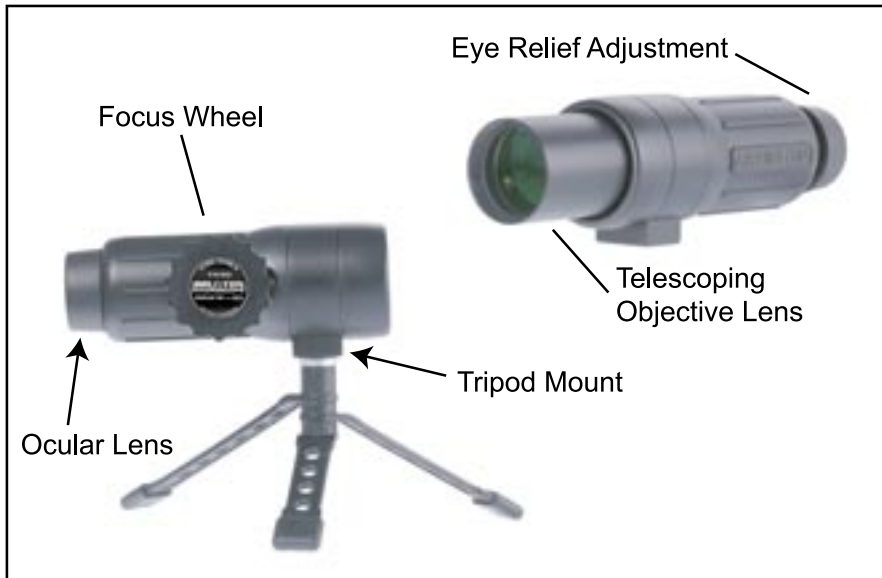

BRUNTON®

MACROSCOPE™

7X40 Close Focus Scope

Longue-vue à mise au point rapprochée 7 x 40

INSTRUCTIONS

MACROSCOPE™

7x40 Close Focus Scope

Product Specifications:

The MacroScope is a one of a kind instrument developed exclusively by Brunton. It allows you to see details in your subject almost invisible to the naked eye. The MacroScope has a close focus of 18 inches allowing you to view things close-up or from a distance. Your MacroScope features BaK-4 roof prism technology and has a 336 ft. field of view at 1,000 yds. The large exit pupil makes for bright, extra-clear images even in low light conditions. The MacroScope has 15mm long eye relief, convenient for eyeglass wearers and is fully multi-coated with Brunton's trademark Emerald Fire coating for precision viewing.

Mounting:

The Brunton MacroScope is capable of being mounted on a tripod. This mount allows you to attach any standard thread mount tripod to the MacroScope. Simply attach the scope onto the tripod by screwing the tripod pin into the mounting plate on the bottom of the MacroScope's exterior housing.